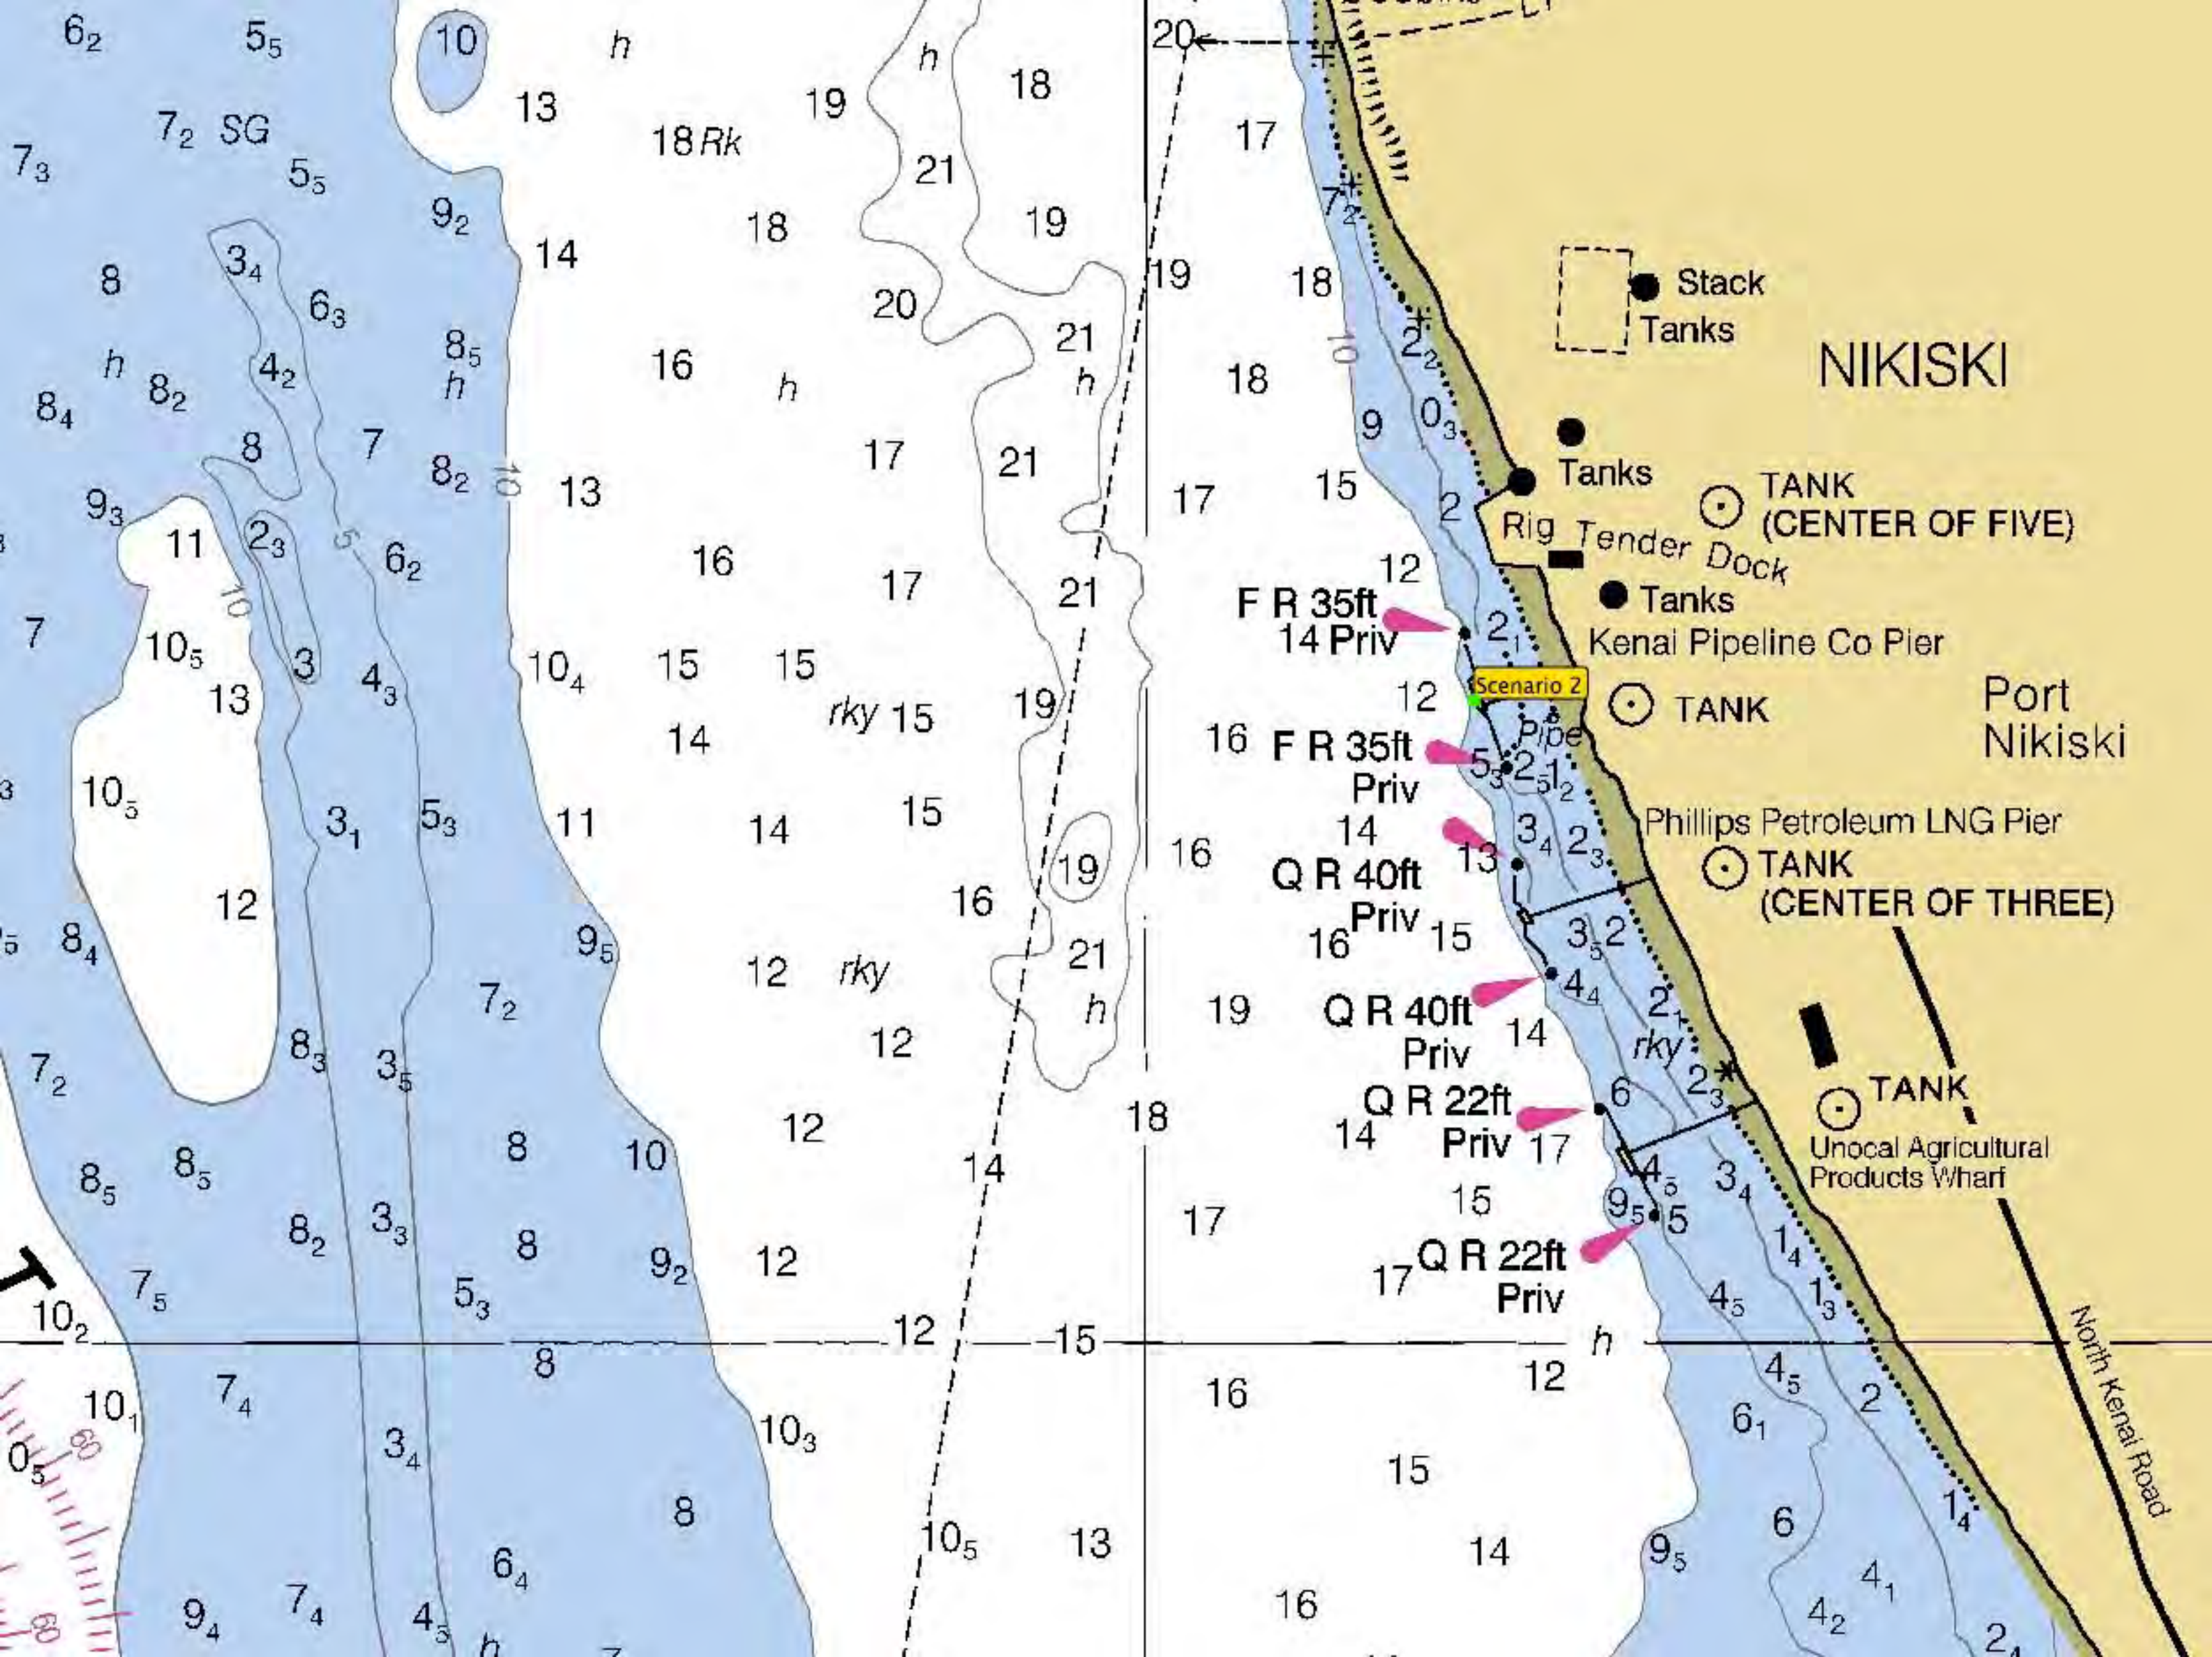

DRIFT RIVER

Scale 1:50,000

Nautical Miles

Scenario 5

BARREN ISLANDS

USHAGAT I

Nord I

Sud I

WEST AMATULI I

EAST AMATULI I

Sugarloaf I