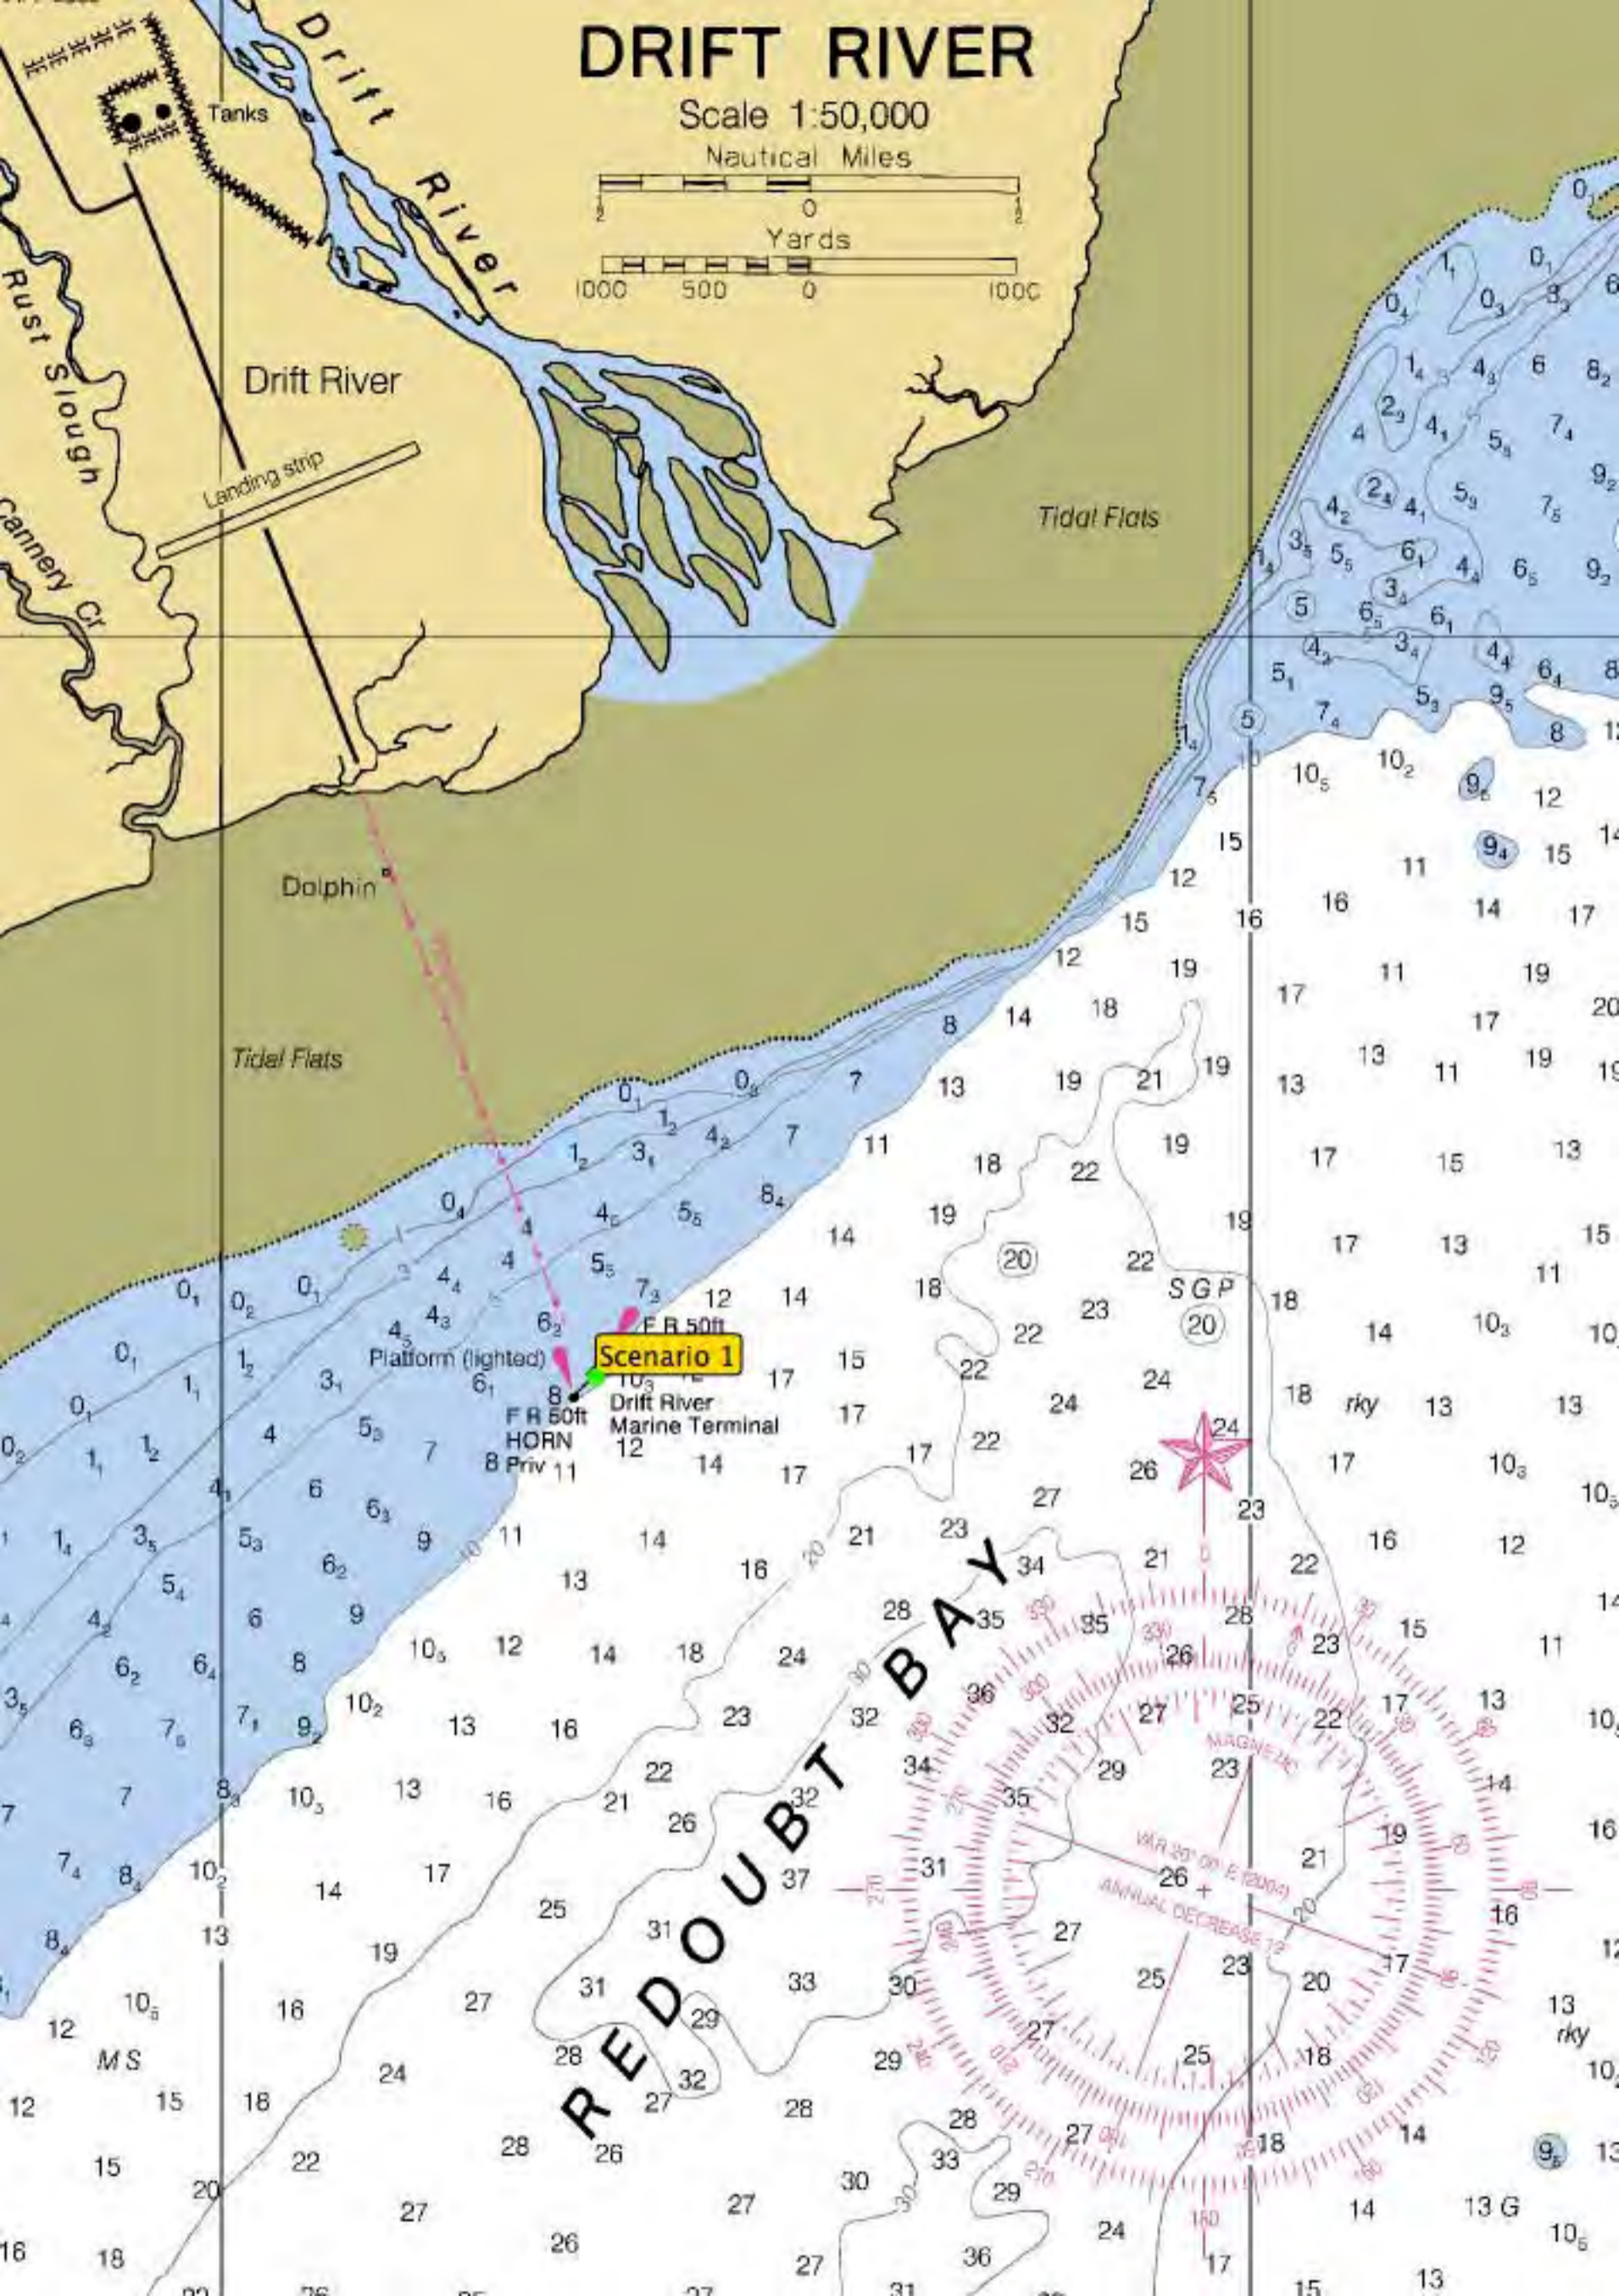

DRIFT RIVER

Scale 1:50,000

Nautical Miles

Scenario 5

BARREN ISLANDS

USHAGAT I

Nord I

Sud I

WEST AMATULI I

EAST AMATULI I

Sugarloaf I