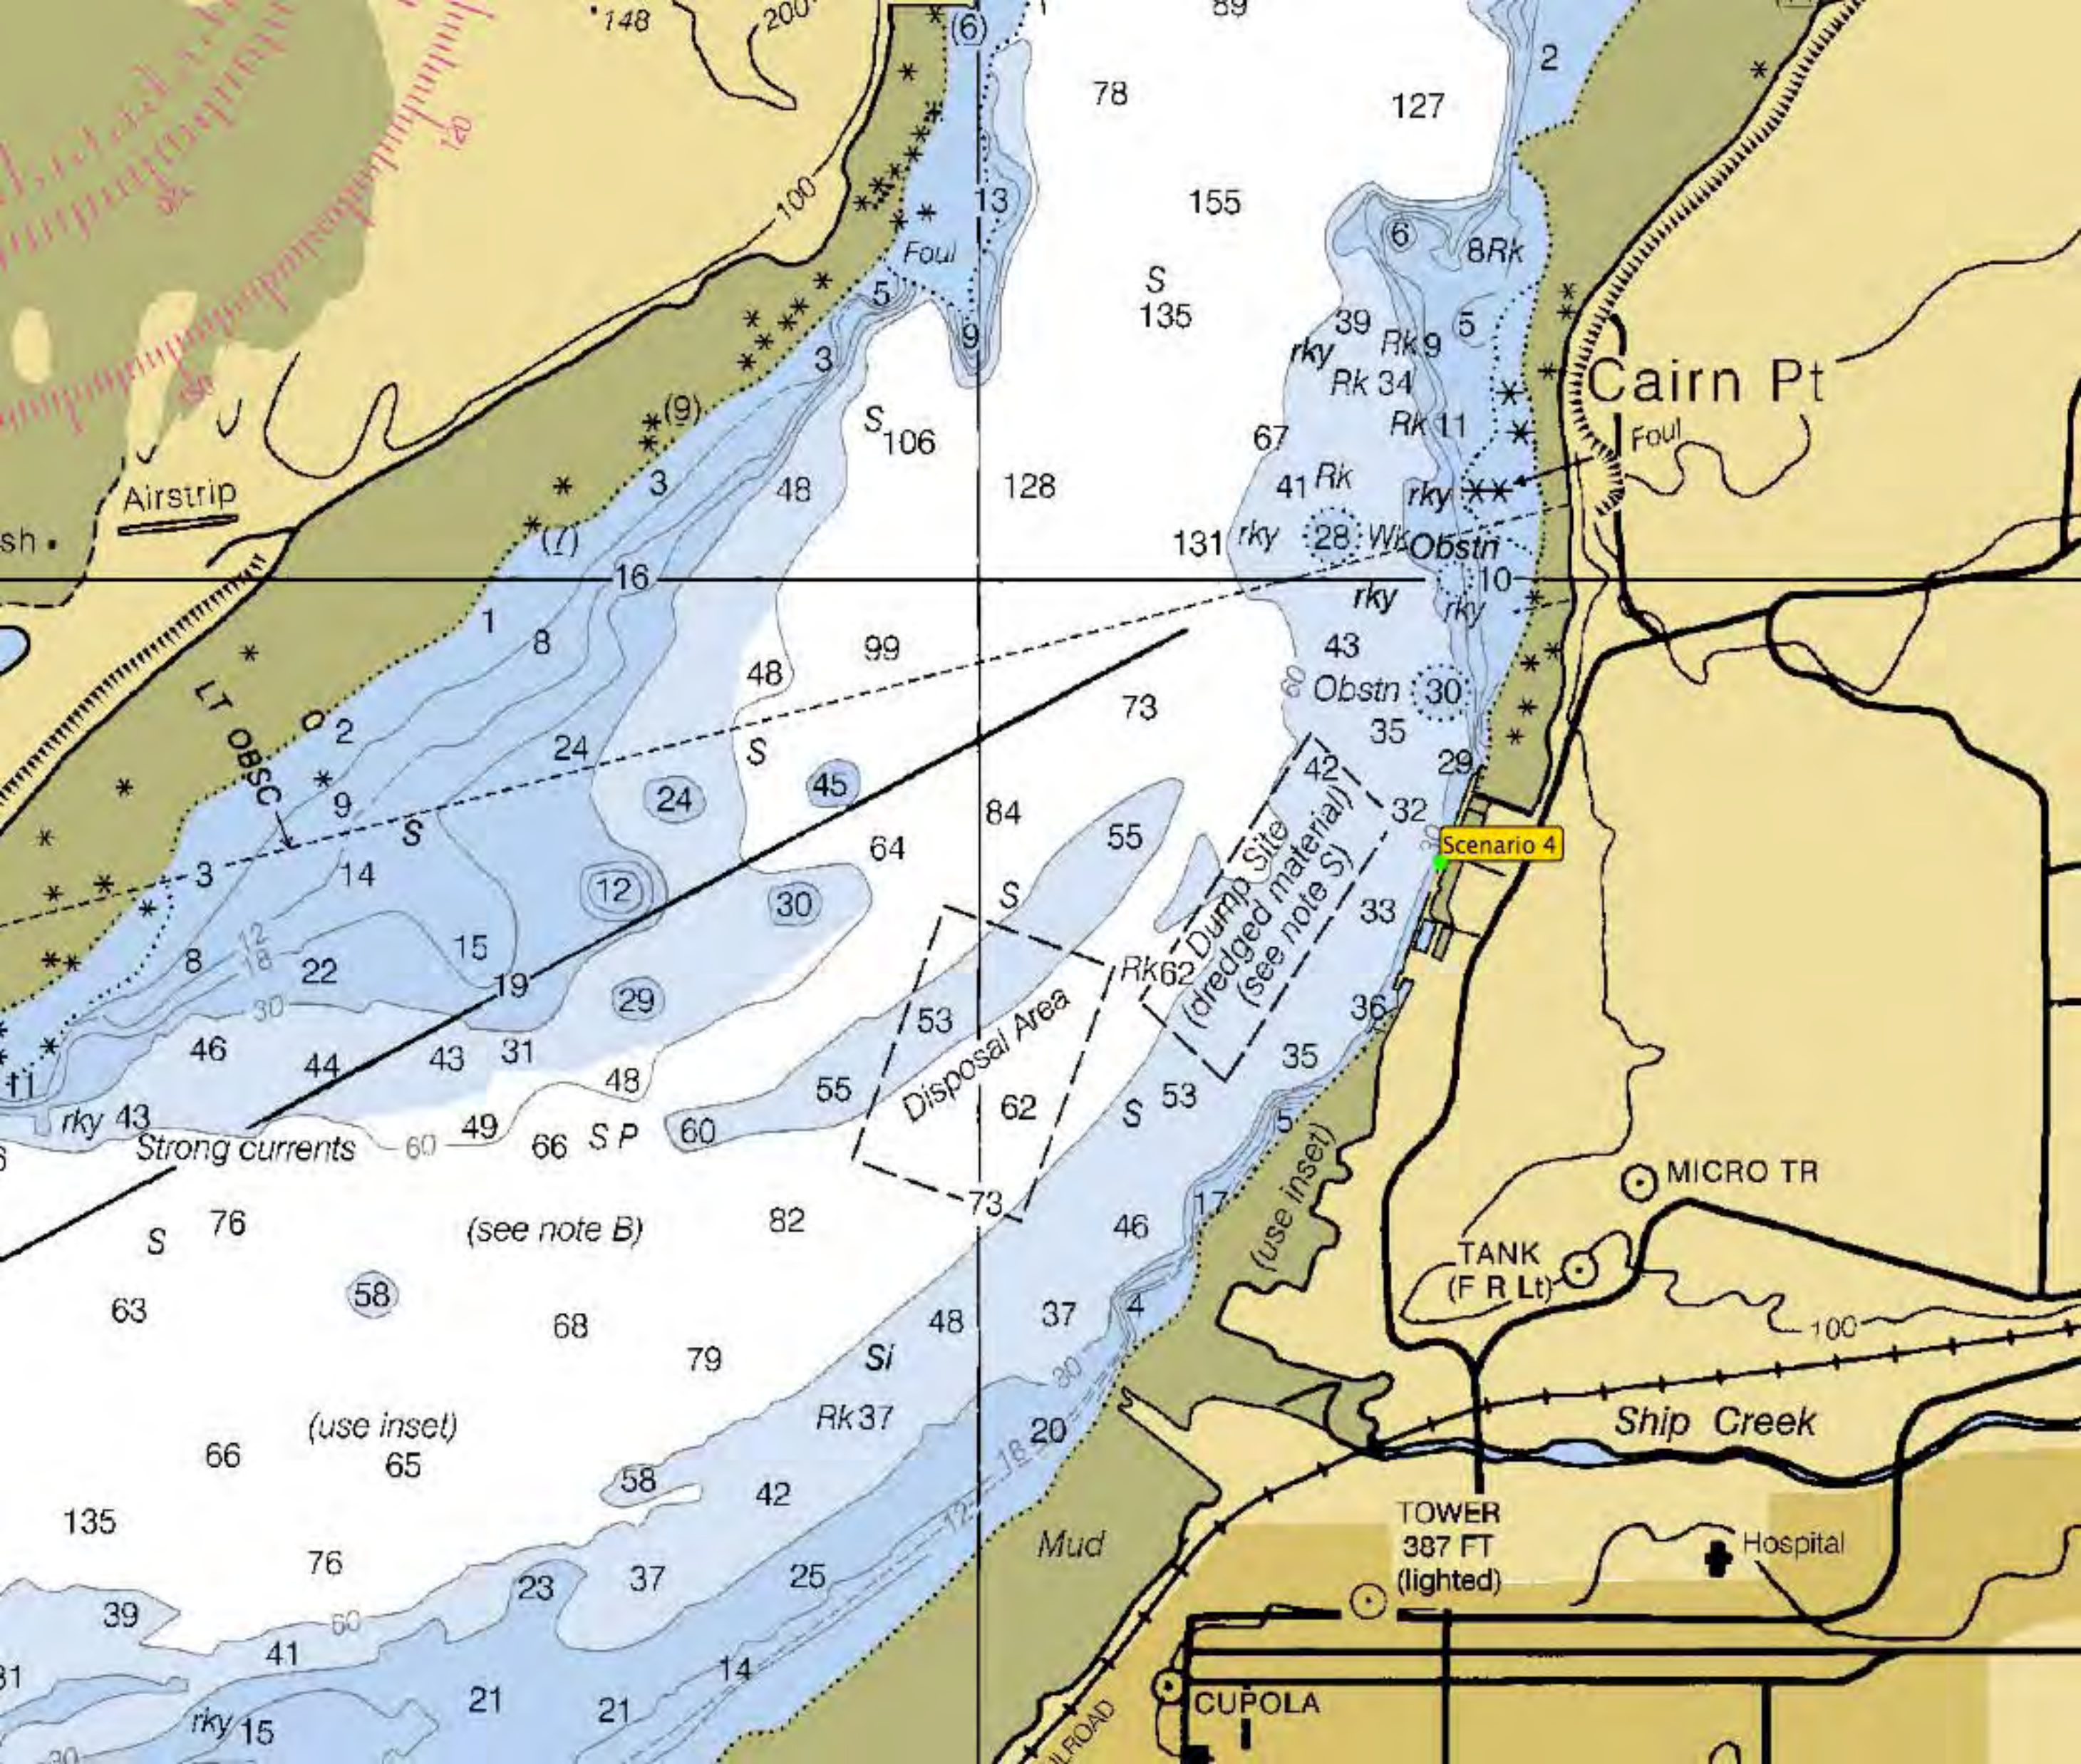

DRIFT RIVER

Scale 1:50,000

Nautical Miles

Scenario 5

BARREN ISLANDS

USHAGAT I

Nord I

Sud I

WEST AMATULI I

EAST AMATULI I

Sugarloaf I