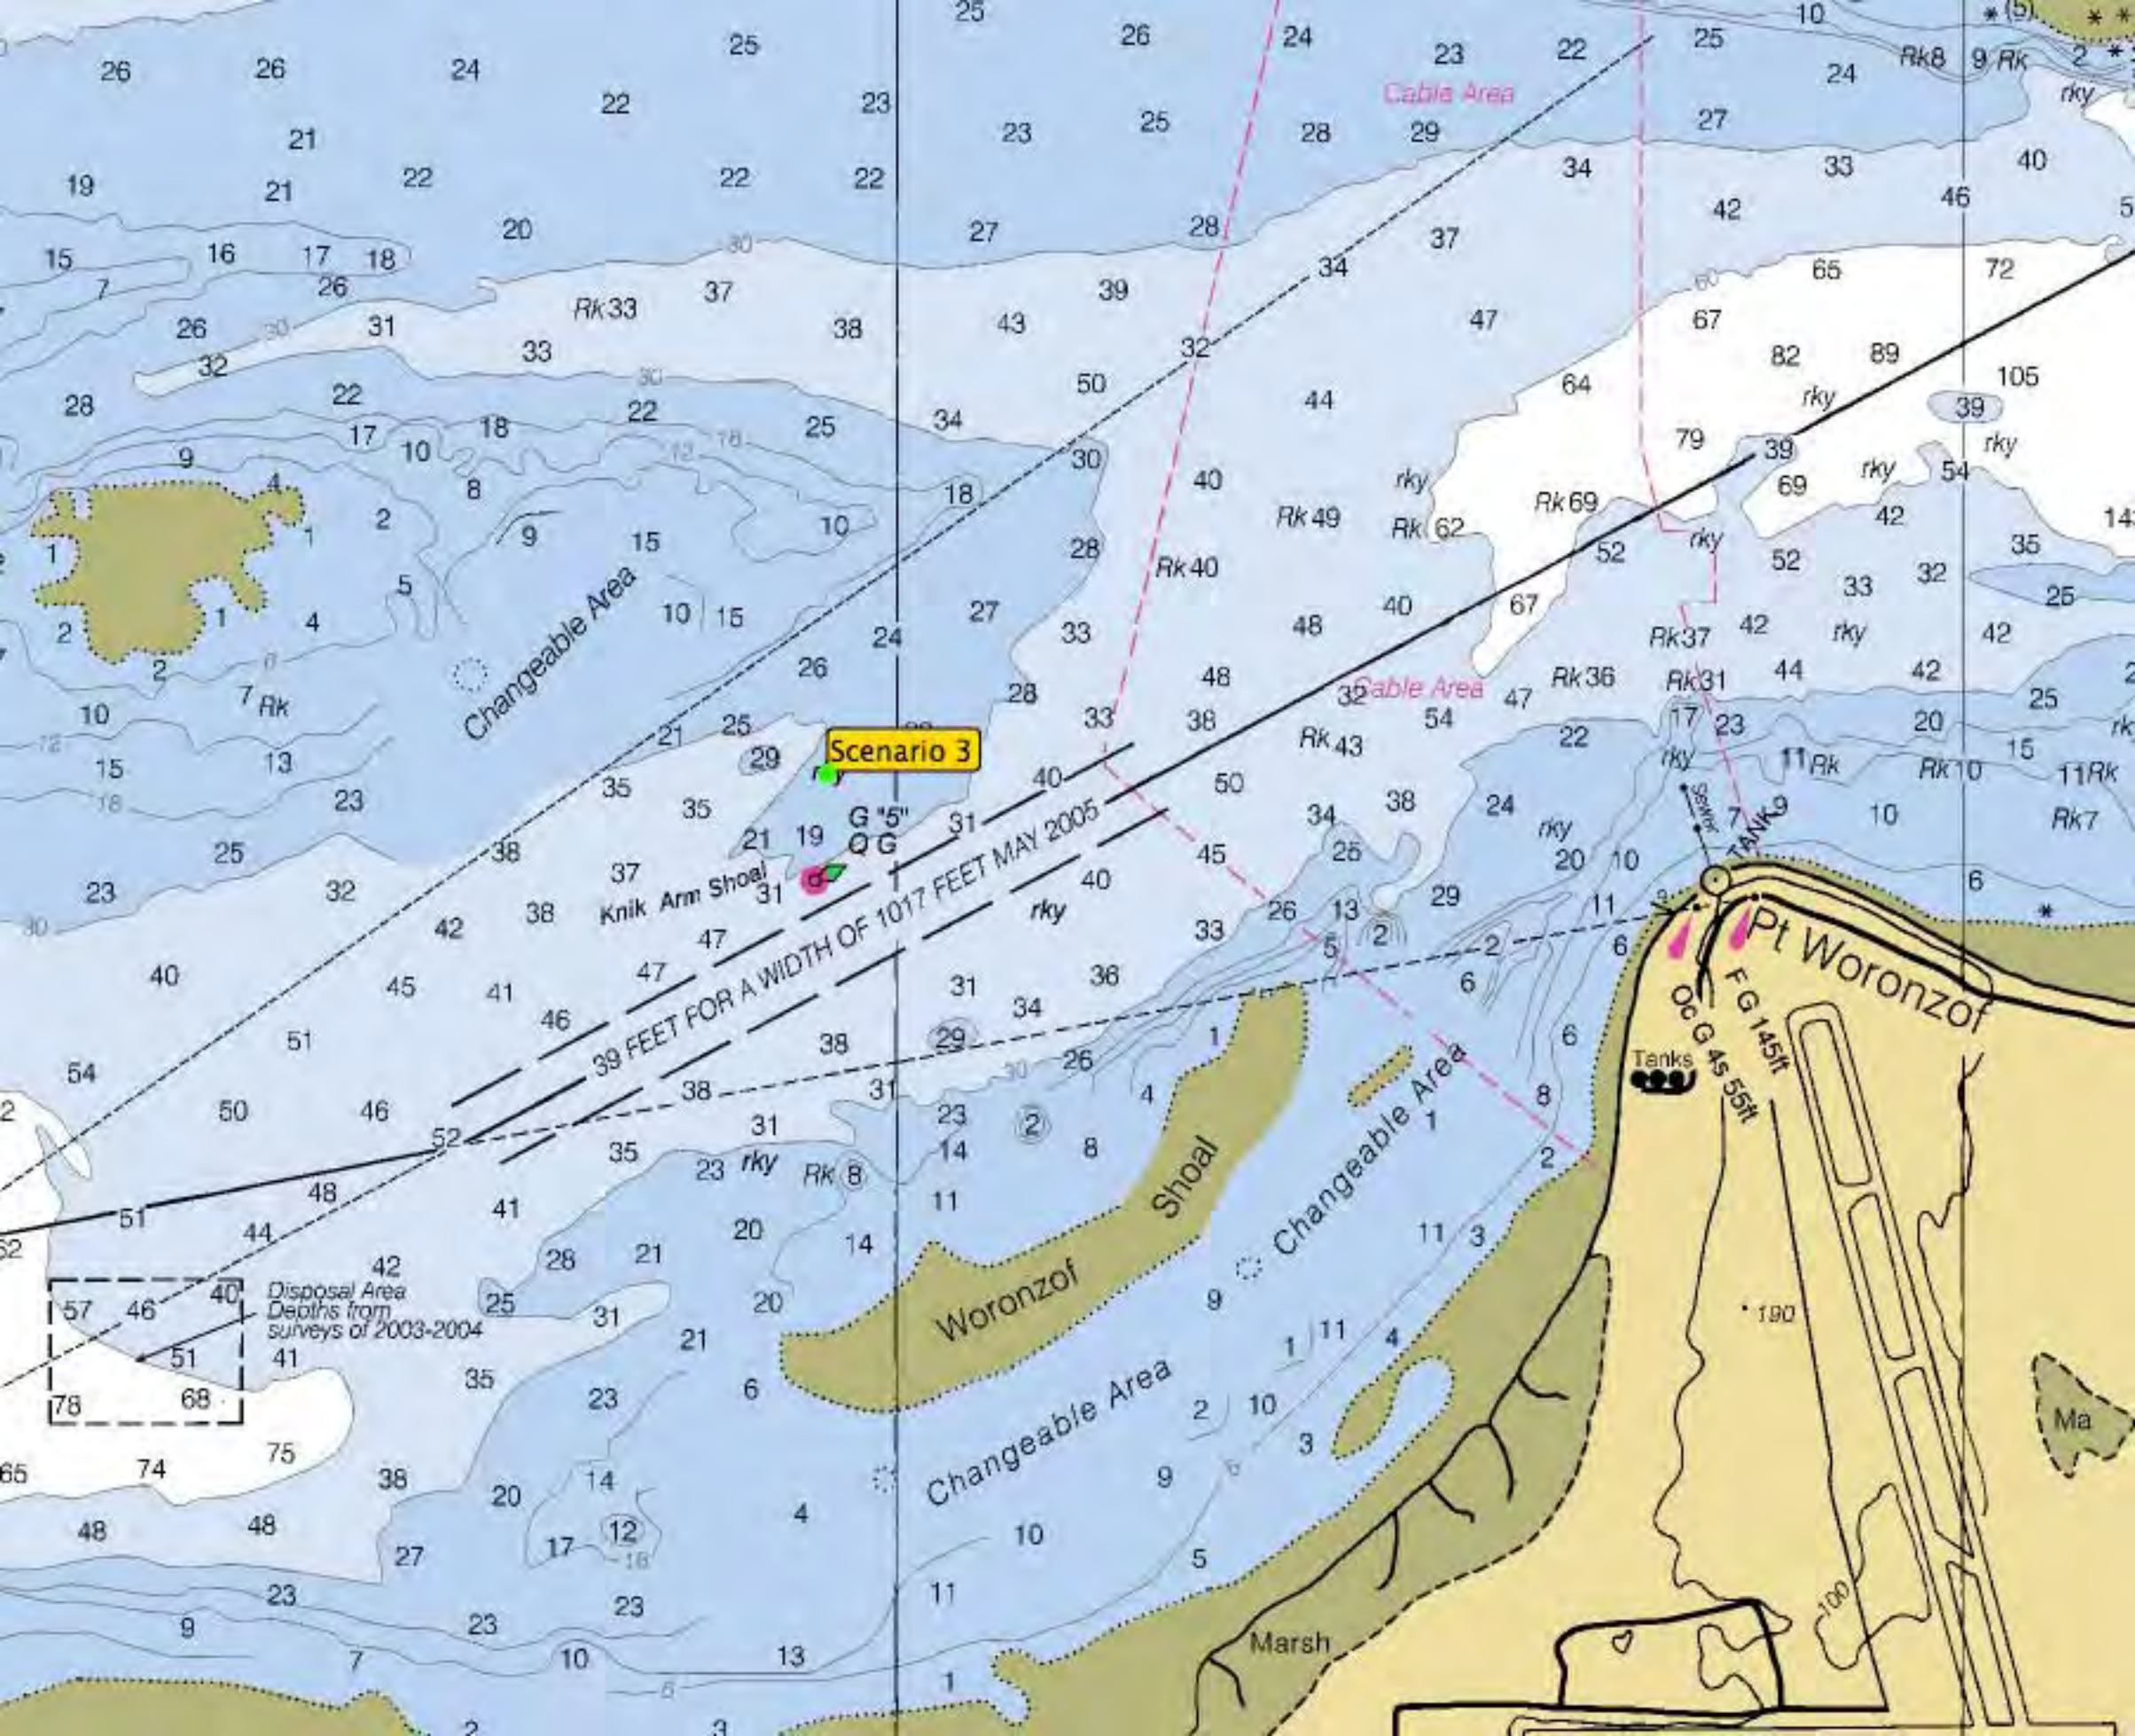

DRIFT RIVER

Scale 1:50,000

Nautical Miles

Scenario 5

BARREN ISLANDS

USHAGAT I

Nord I

Sud I

WEST AMATULI I

EAST AMATULI I

Sugarloaf I