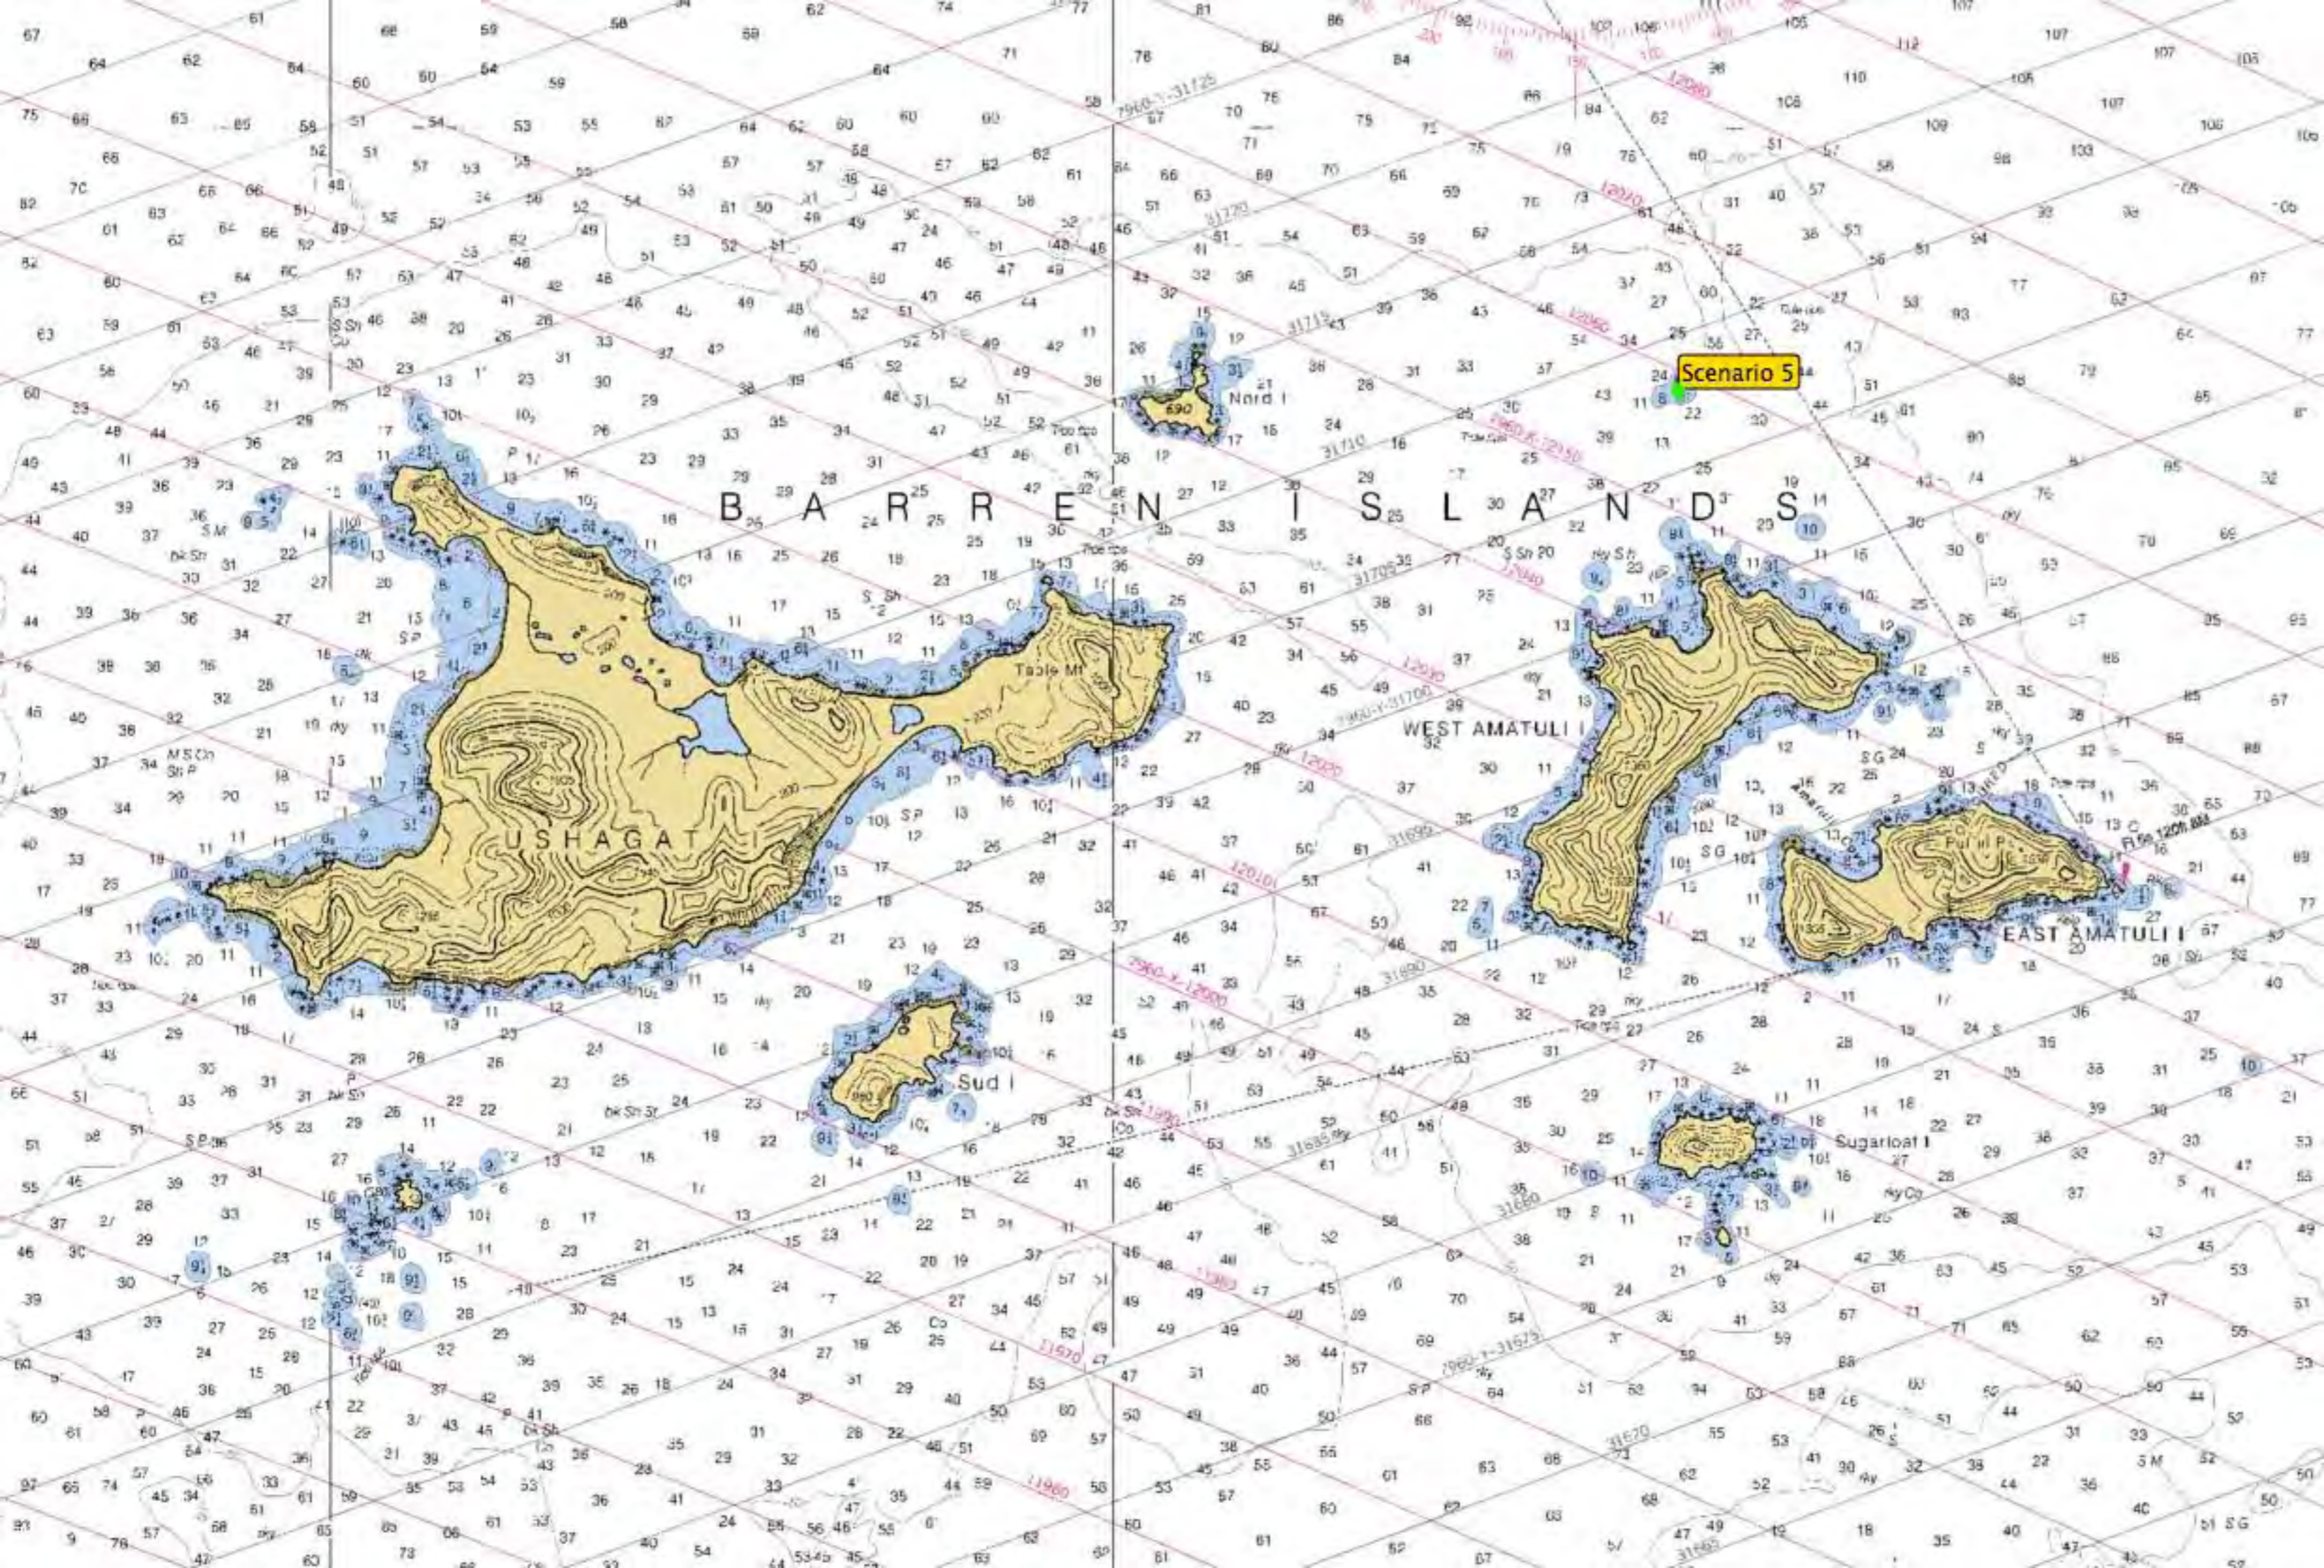

DRIFT RIVER

Scale 1:50,000

Nautical Miles

Scenario 5

BARREN ISLANDS

USHAGAT I

Nord I

Sud I

WEST AMATULI I

EAST AMATULI I

Sugarloaf I